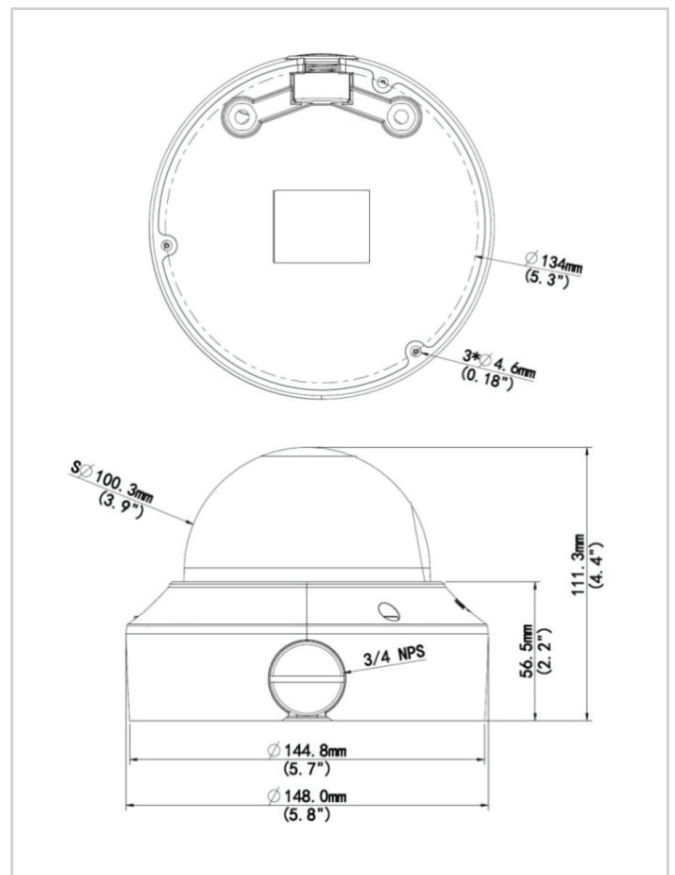

Product Technical Specifications

CCTV SECURITY CAMERA

SKU #

CESSU-IP340EMVRA-UW2

GESSU-IP340EMVRA-UW2

GESS ULTRA

4MP VF Vandal-resistant Network IR Fixed Dome Camera

FEATURES

NETWORK

- ONVIF Conformance

STRUCTURE

- Wide temperature range: -40°C to 60°C (-40°F to 140°F)
- Wide voltage range of $\pm 25\%$
- IK10 vandal resistant
- IP67
- 3-Axis

DIMENSIONS

TECHNICAL SPECIFICATIONS

SKU #

GESSU-IP340EMVRA-UW2

CAMERA

Sensor	1/3", 4.0 megapixel, progressive scan, CMOS				
Lens	2.8~12 mm, manual zoom lens		2.8~12 mm, motorized zoom lens		
DORI Distance	Lens	Detect (m)	Observe (m)	Recognize (m)	Identify (m)
	2.8mm	63	25.2	12.6	6.3
	12mm	270	108	54	27
Angle of View(H)	91.0°~27°				
Angle of View (V)	54.4°~13.7°				
Angle of View (O)	118.3°~33.2°				
Adjustment angle	Pan: 0°~360°		Tilt: 0°~80°	Rotate: 0°~360°	
Shutter	Auto/Manual, 1~1/100000 s				
Minimum Illumination	Colour: 0.01 Lux (F1.6, AGC ON) 0 Lux with IR				
Day/Night	IR-cut filter with auto switch (ICR)				
Digital noise reduction	2D/3D DNR				
IR Range	Up to 30m (98 ft) IR range				
Defog	Digital Defog				
WDR	DWDR				

GENERAL

Power	12 V DC±25%, PoE (IEEE802.3 af)
	Power consumption: Max 6W
Dimensions (Ø x H)	Φ148 x 111.3 mm (Ø5.8" x 4.4")
Weight	0.92kg (2.0lb)
Working Environment	-40°C ~ +60°C (-40°F ~ 140°F), Humidity:10%~ 95% RH(non-condensing)
Ingress Protection	IP67
Vandal Resistant	IK10
Reset Button	Supported