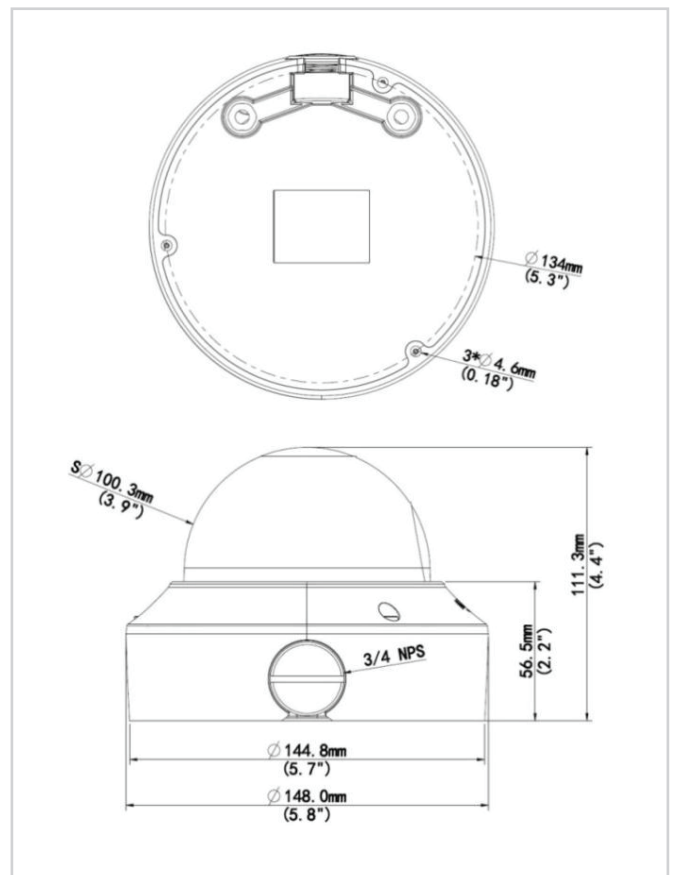

Product Technical Specifications

CCTV SECURITY CAMERA

SKU #

CESSU-IP340EMVRA-UW2

GESSU-IP340EMVRA-UW2

GESS ULTRA

4MP VF Vandal-resistant Network IR Fixed Dome Camera

FEATURES

NETWORK

- ONVIF Conformance

STRUCTURE

- Wide temperature range: -40°C to 60°C (-40°F to 140°F)
- Wide voltage range of $\pm 25\%$
- IK10 vandal resistant
- IP67
- 3-Axis

DIMENSIONS

TECHNICAL SPECIFICATIONS

SKU #

GESSU-IP340EMVRA-UW2

CAMERA

Sensor	1/3", 4.0 megapixel, progressive scan, CMOS				
Lens	2.8~12 mm, manual zoom lens		2.8~12 mm, motorized zoom lens		
DORI Distance	Lens	Detect (m)	Observe (m)	Recognize (m)	Identify (m)
	2.8mm	63	25.2	12.6	6.3
	12mm	270	108	54	27
Angle of View(H)	91.0°~27°				
Angle of View (V)	54.4°~13.7°				
Angle of View (O)	118.3°~33.2°				
Adjustment angle	Pan: 0°~360°		Tilt: 0°~80°	Rotate: 0°~360°	
Shutter	Auto/Manual, 1~1/100000 s				
Minimum Illumination	Colour: 0.01 Lux (F1.6, AGC ON) 0 Lux with IR				
Day/Night	IR-cut filter with auto switch (ICR)				
Digital noise reduction	2D/3D DNR				
IR Range	Up to 30m (98 ft) IR range				
Defog	Digital Defog				
WDR	DWDR				

GENERAL

Power	12 V DC±25%, PoE (IEEE802.3 af)
	Power consumption: Max 6W
Dimensions (Ø x H)	Ø148 x 111.3 mm (Ø5.8" x 4.4")
Weight	0.92kg (2.0lb)
Working Environment	-40°C ~ +60°C (-40°F ~ 140°F), Humidity:10%~ 95% RH(non-condensing)
Ingress Protection	IP67
Vandal Resistant	IK10
Reset Button	Supported