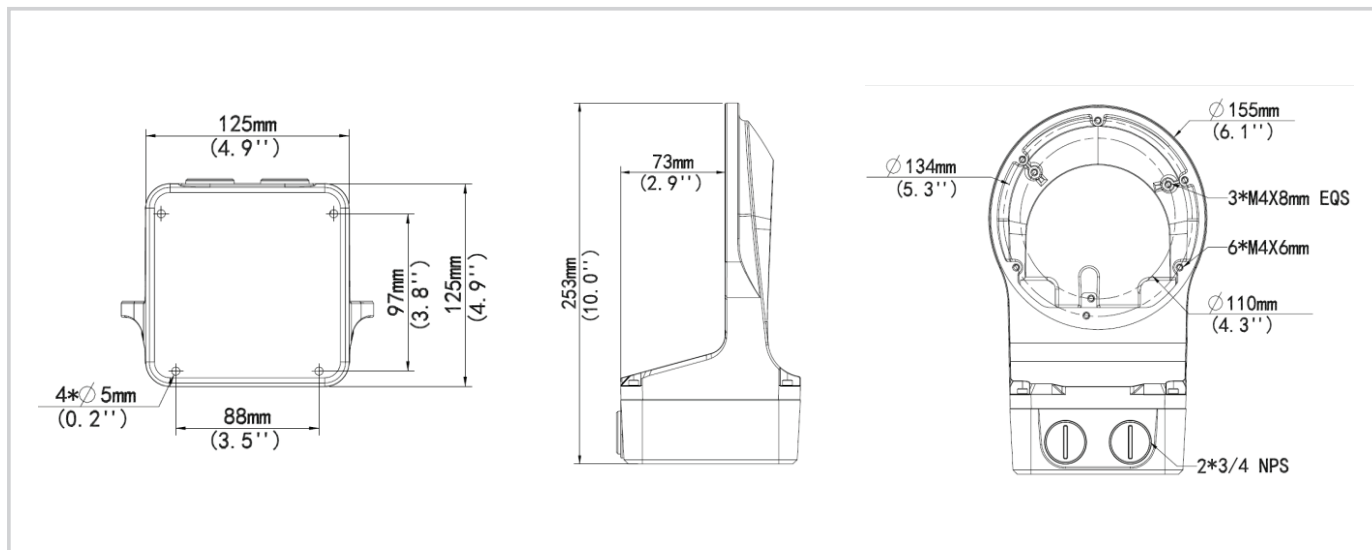

DIMENSIONS

🌐 www.gess-inc.com ✉ info@gess-in.com

USA | PUERTO RICO | COLOMBIA

GESS®
TECHNOLOGIES