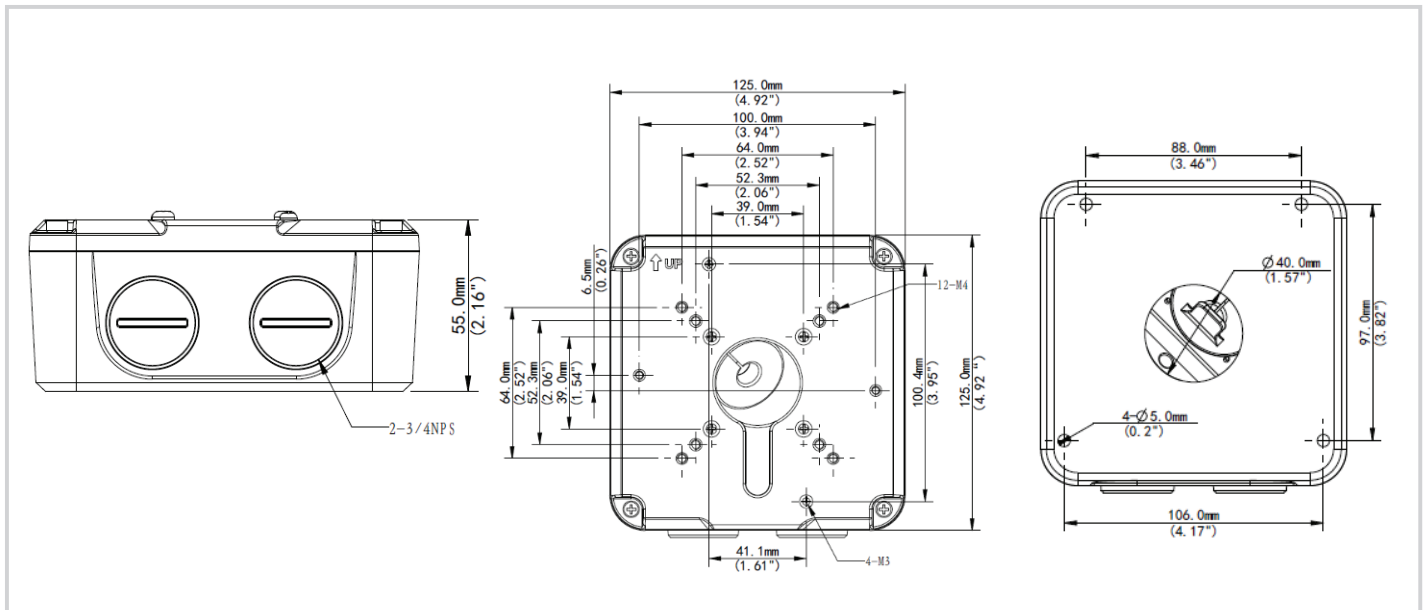

DIMENSIONS

www.gess-inc.com
✉ info@gess-in.com

USA | PUERTO RICO | COLOMBIA

GESS®
TECHNOLOGIES