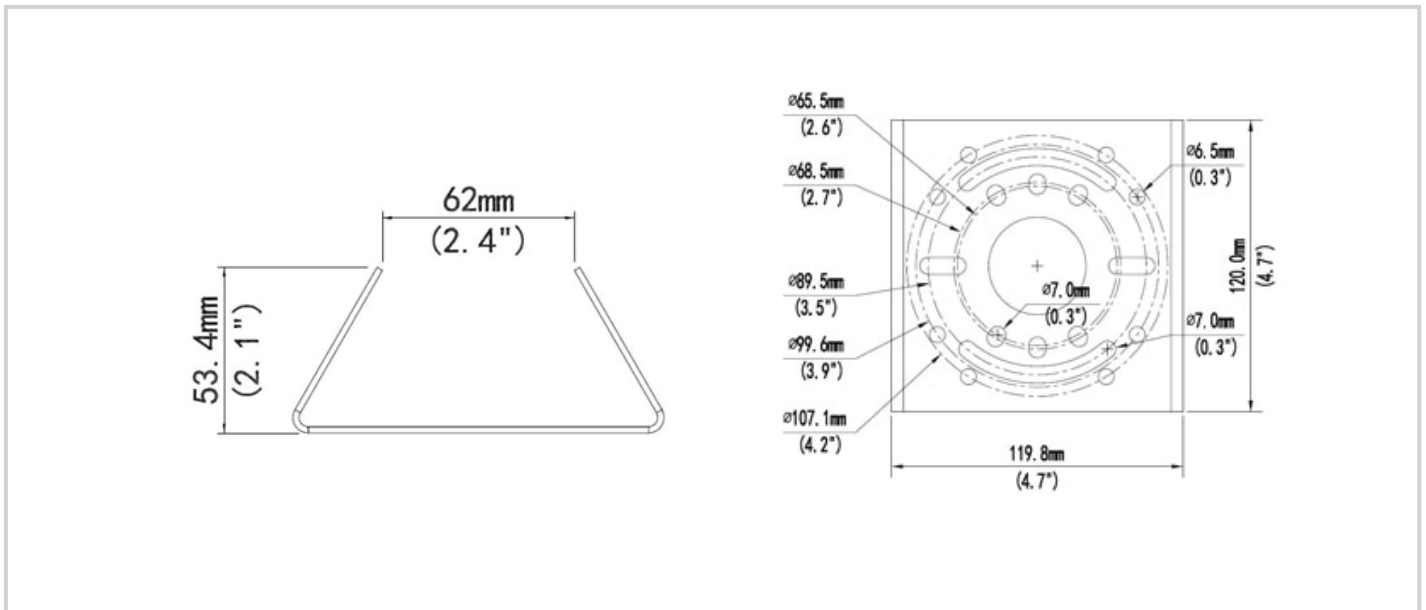

TR-UP06-IN

Pole Mount Adapter

SPECIFICATION

Application	Outdoor, pole or rail installation
Dimensions	120mmx120mmx53.4mm (4.7"x4.7"x2.1")
Weight	0.45kg(0.99lb)
Material	Galvanized sheet

DIMENSIONS

www.gess-inc.com
✉ info@gess-in.com