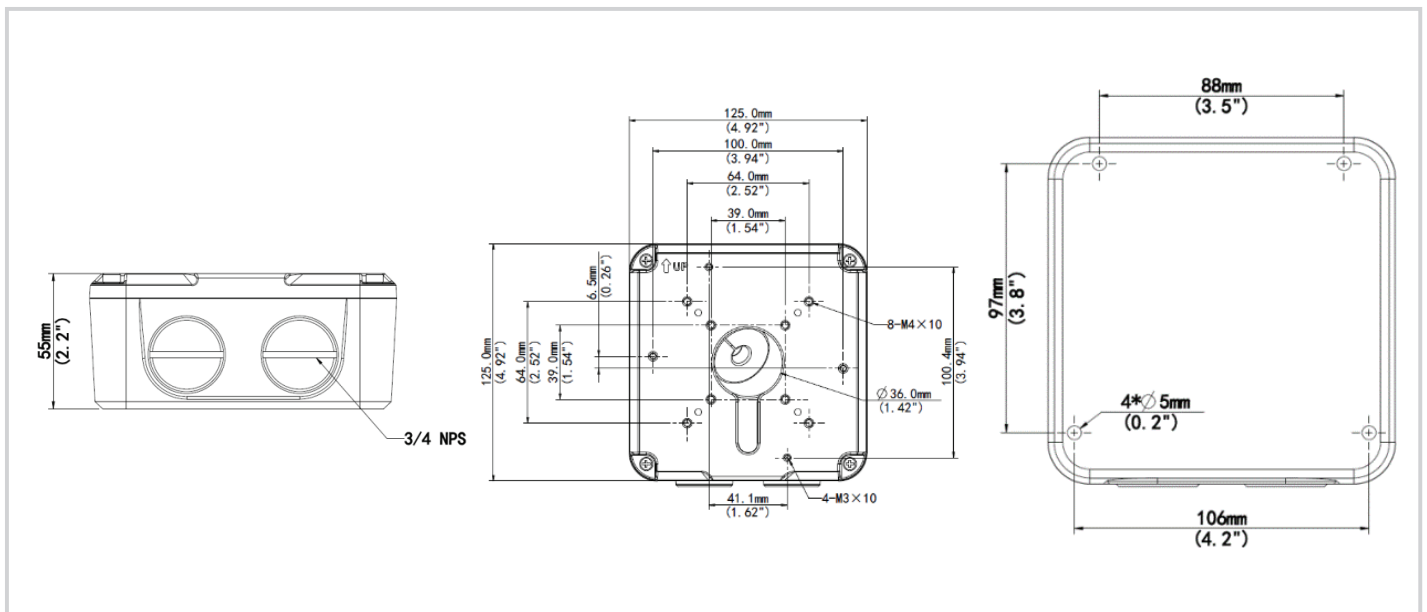

TR-JB07-B-IN

7-inch Junction Box

SPECIFICATION

Application	Outdoor or indoor cable junction box for IPC2XX and IPC74X series(Extra back outlet)
Dimensions	126mmx125mmx55mm (5.0" x4.9" x2.2")
Weight	0.72kg(1.6lb)
Material	Aluminium alloy

DIMENSIONS

www.gess-inc.com
✉ info@gess-in.com

USA | PUERTO RICO | COLOMBIA

GESS[®]
TECHNOLOGIES