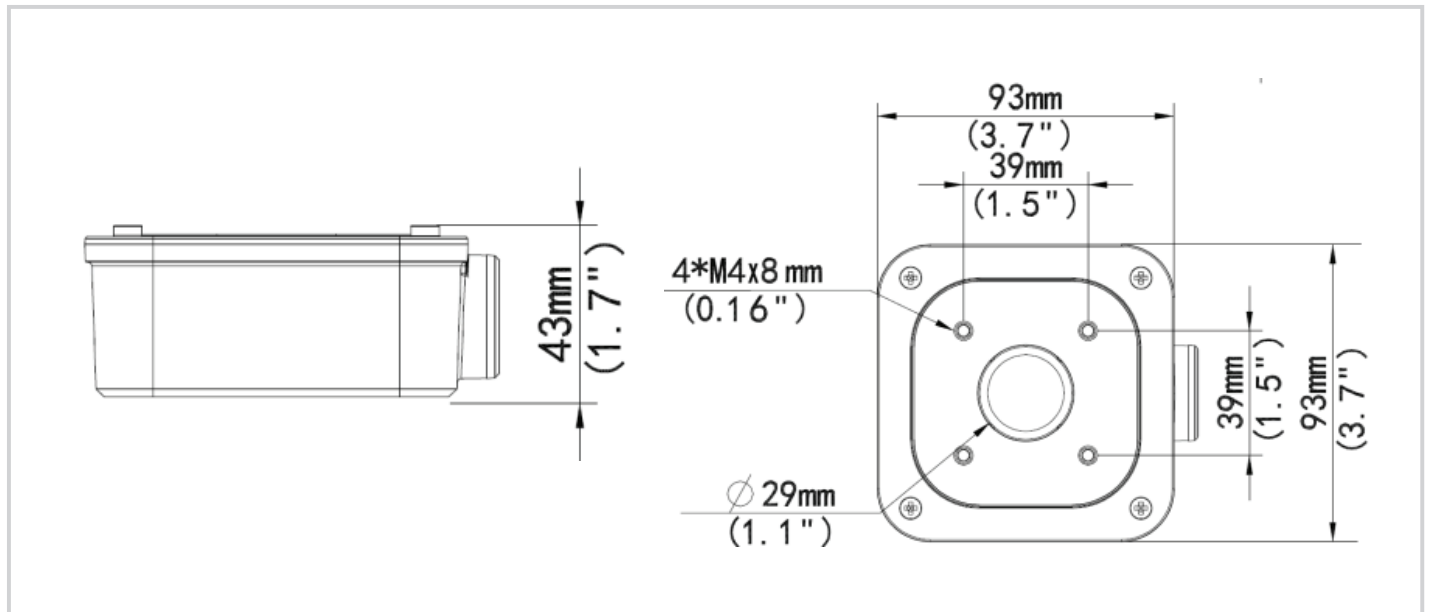

DIMENSIONS

www.gess-inc.com
✉ info@gess-in.com

USA | PUERTO RICO | COLOMBIA

GESS®
TECHNOLOGIES