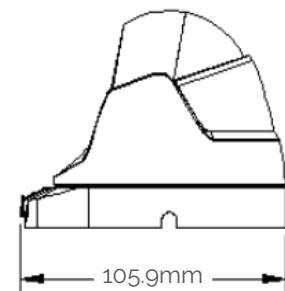

RECOMMENDED USE

This product is ideal for:

- Applications that require the camera to be mounted at normal installation heights.
Recommended installation height 8-12 Feet.
- Used for wide area coverage.

IP 66

Totally protected against dust and water projected in powerful jets (12.5mm nozzle) against the enclosure from any direction shall have no harmful effects.

RECOMMENDED USE

TECHNICAL SPECIFICATIONS

SKU #

GESSU-2ACT620CRP-W2.1

Image Sensor	1/2.7" 2MP CMOS
Signal System	NTSC/PAL
Effective Pixels	1958(H) x 1105(V)
Min. Illumination	0 lux(IR ON)
Synchronization	Internal synchronization
Video Output	"CVI,TVI,AHD(1080P@25fps,1080P@30fps) Analog(1280x576,1280x480)"
S/N Ratio	41dB(AGC OFF)
NR	2/3DNR
Shutter	Auto
Day&Night	Smart/Color/B&W
White Balance	Auto/Manual
OSD	English/Chinese/Spanish/Italian/Traditional Chinese
AGC	Auto
IR LED	12pcs High Power IR LED
Lens	2.1mm (140°View Angle)
IR Range	25m
Power Supply	DC12V±10%
Power Consumption	<4W
Weight	320g
IP Rating	IP66
Storage Temperature	-20°C ~60°C
Working Temperature/Humidity	-10°C ~60°C, Humidity 90% or less (non-condensing)