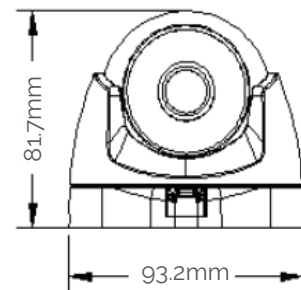

RECOMMENDED USE