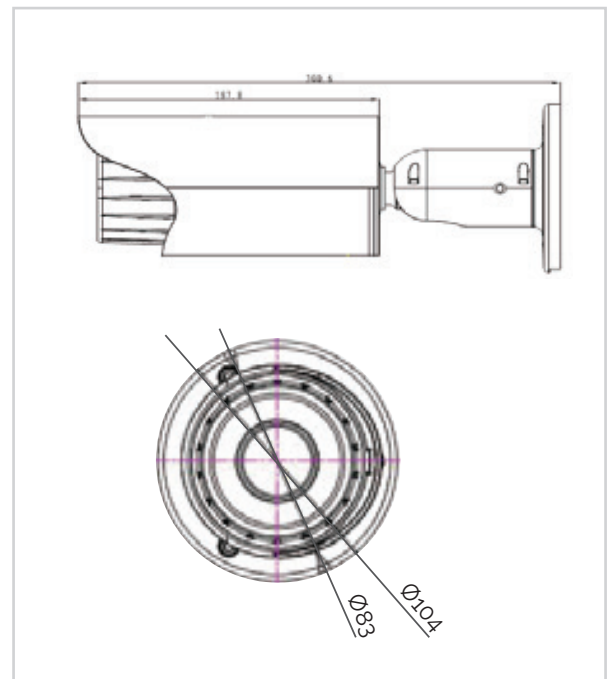

IP 66

Totally protected against dust and water projected in powerful jets (12.5mm nozzle) against the enclosure from any direction shall have no harmful effects.

DIMENSIONS

TECHNICAL SPECIFICATIONS

SKU #

GESSEXHD-740IVR-W2