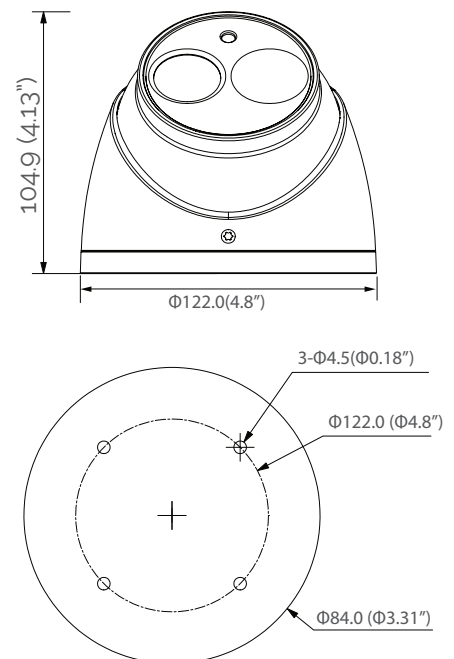

- 120dB True WDR, 3DNR
- Max 4MP real-time
- HD and SD dual-output
- Max. IR length 60m, Smart IR
- IP67, DC12V

RECOMMENDED USE

This product is ideal for:

- Applications that require the camera to be mounted higher than normal installation heights; such as high ceilings or walls.
- Long Range distances
- Commonly Used in Outdoor Applications

IP 67

NO DUST

Ingress of water in harmful quantity shall not be possible when the enclosure is immersed in water under defined conditions of pressure and time (up to 1 m of submersion).

DIMENSIONS

TECHNICAL SPECIFICATIONS

Pan/Tilt/Rotation	Pan: 0° ~ 360° Tilt: 0° ~ 78° Rotation: 0°~360°
-------------------	---

Video

Resolution	4MP (2560×1440)
Frame Rate	25fps@4MP, 25/30fps@1080P, 25/30fps@720P
Video Output	1-channel BNC HDCVI high definition video output / & 1-channel BNC CVBS video output
Day/Night	Auto (ICR) / Manual
OSD Menu	Multi-language
BLC Mode	BLC / HLC / WDR
WDR	120dB
Gain Control	AGC
Noise Reduction	2D/3D
White Balance	Auto / Manual
Smart IR	Auto / Manual

CONSTRUCTION

Casing	Aluminium
Dimensions	ø122mm x 104.9mm (ø4.8" x 4.13")
Net Weight	0.59kg (1.30lb)
Gross Weight	0.74kg (1.63lb)