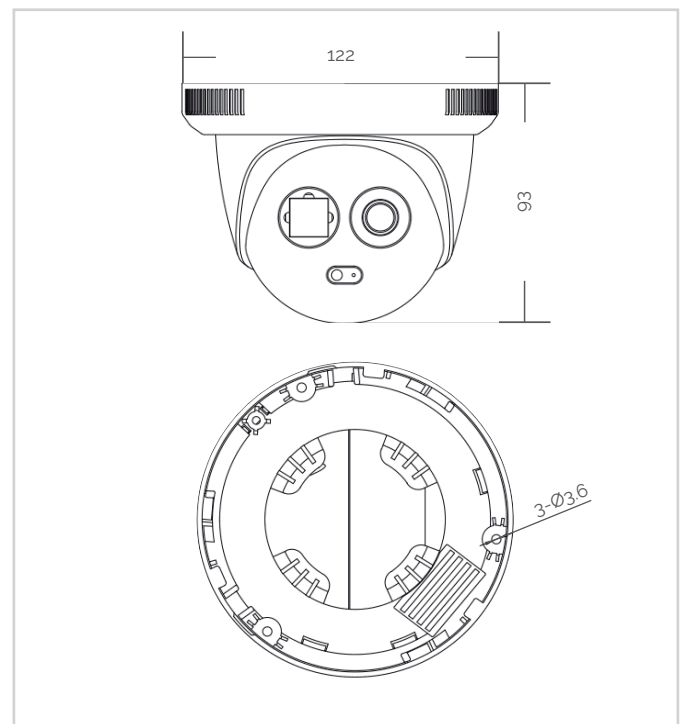

DIMENSIONS

TECHNICAL SPECIFICATIONS

SKU #

GESSU-IP620AR-W2

Sensor	1/2.8" 2.0 Mega progressive scan CMOS
Min.illumination	Color:0.05Lux/F1.2; 0Lux/F1.2(IR ON)
Lens	Fixed 2.8mm
IR distance	1PC IR Array, 30 M
Electronic shutter	Auto(1/10s-1/10000s Adjustable)
Day/Night	Auto/Color / B&W (IR_CUT)
Noise Reduction	2D/3D Digital Noise Reduction
Anti-fog	Support
WDR	Digital WDR
Image Adjustment	Sharpness,Brightness,Saturation,Contrast Adjustable
Video Encoding	H.264
Encoding Type	High Profile/Main Profile/BaseLine Profile
Record Resolution	Main Stream : 1920*1080@25/30fps Sub Stream : 704*576@25/30fps
Video Bitrate ControlVideo	Support VBR/CBR
Bitrate Range	192Kbps~12Mbps
Reset Button	Front set reset button
Network Interface	RJ45 10M/100M adaptive Ethernet interface
Motion Detection	Multiple detection zones, variable sensitivity levels
Privacy Masking	Four zones for privacy masking
Snapshot	JPEG capture,capture resolution is the max coding resolution
Security Features	Support password protection, watermarking features
Text Overlay	Support (Channel name and time title)
Alarm	Support network anomaly,mask alarm and etc.
Intelligent Function	Support line-crossing detection
Mobile APP.	IOS, Android