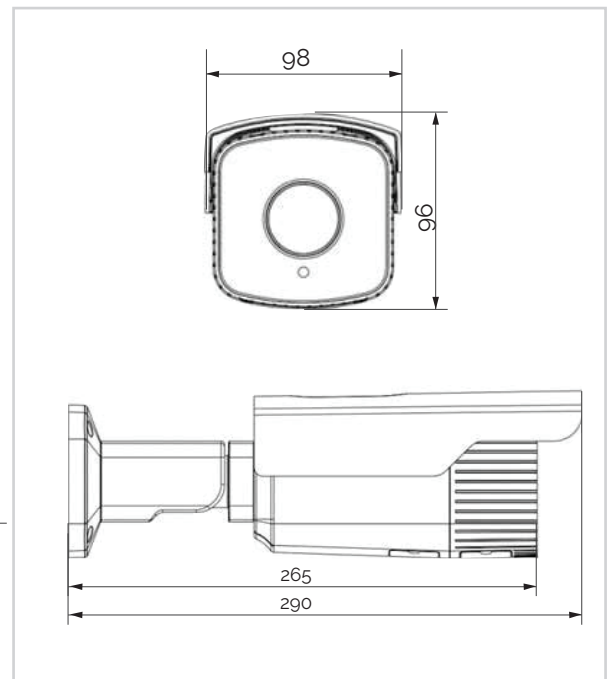

## IP 66

Completely protected against dust and water projected in powerful jets (12.5mm nozzle) against the enclosure from any direction shall have no harmful effects.

## DIMENSIONS