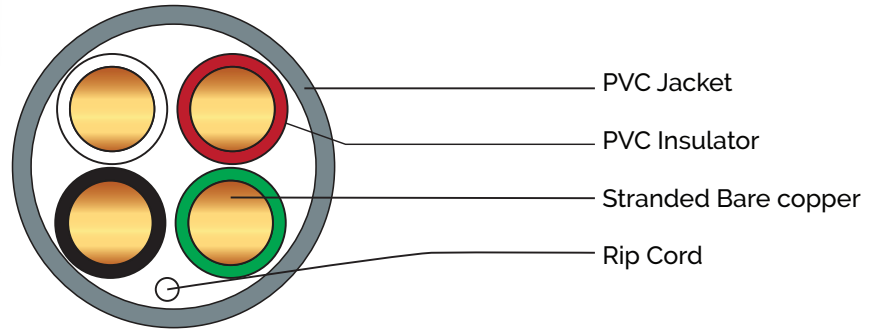

CB 16/4 Copper Speaker Cable

CONSTRUCTION DETAILS

Cener Conductor	16AWG 65X0.16mm Stranded Bare Copper
Insulation	Thickness 0.35 Diameter 2.15mm PVC
Ripcoad	Available
Jacket	Thickness 0.55mm Diameter 6.3mm PVC

APPLICATIONS

- Audio/Video Systems
- Home Entertainment
- Speakers
- Background Music
- Commercial/Residential

PACKING & COLORS

- 500FT in Pull Box
- Colors: White Jacket (Red Black Green White Insulation)